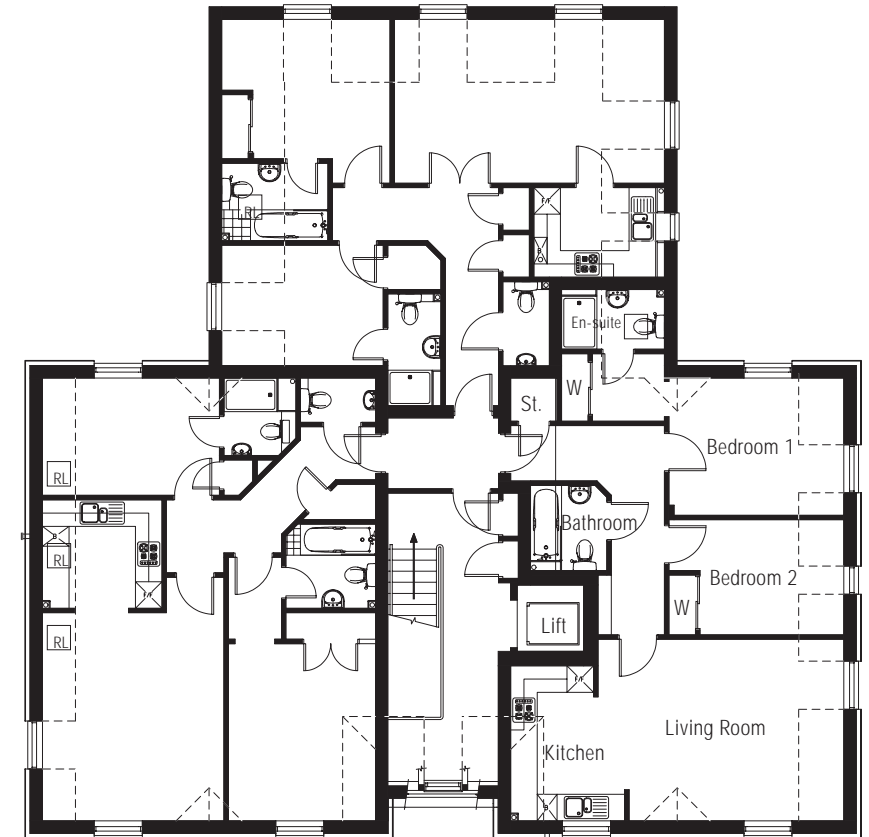

9, 2 bedroom apartments

Apartments 2,5 & 8
 Living Room 6.10m x 3.70m
 Kitchen 2.95m x 2.02m
 Bedroom 1 3.80m x 3.15m
 Bedroom 2 3.65m x 2.72m

ground & first floors

second floor*

Apartments 1,4 & 7
 Living Room 4.10m x 4.70m
 Kitchen 2.70m x 2.45m
 Bedroom 1 3.32m x 4.00m
 Bedroom 2 4.00m x 2.65m

Apartments 3,6 & 9
 Living Room 4.85m x 4.10m
 Kitchen 2.57m x 3.55m
 Bedroom 1 3.95m x 3.10m
 Bedroom 2 4.25m x 2.60m

*Skelling heights vary between apartments.
 Please ask sales agent for details